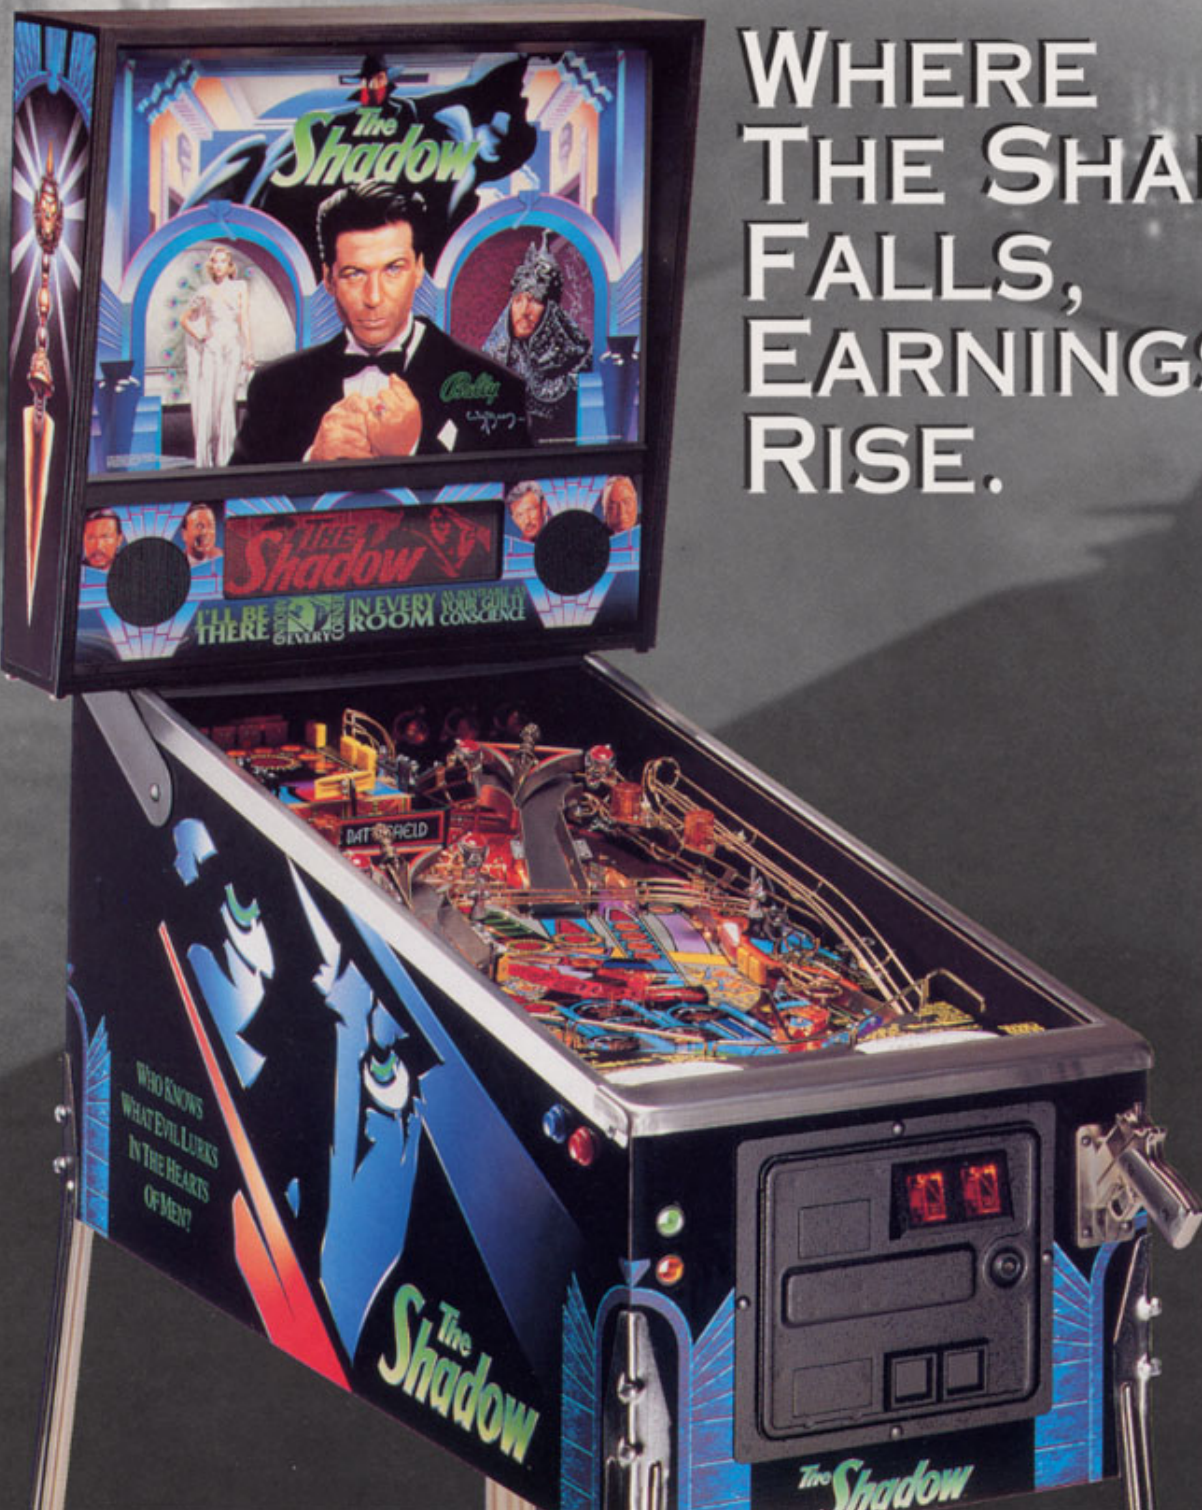

The Shadow

WHERE
THE SHADOW
FALLS,
EARNINGS
RISE.

Bally

Midway Manufacturing Company

A subsidiary of
WME
Industries Inc.

3401 N. California Ave.
Chicago, IL 60618
(312) 961-1000
Fax (312) 961-1060