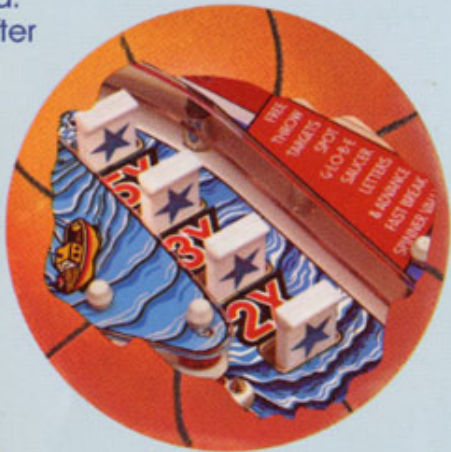

Bally creates
pinball excitement
around the world...

with the
HARLEM GLOBETROTTERS

Harlem Globetrotters terrific play appeal.

Drop Targets score points and 2x, 3x and 5x. These targets may light G-L-O-B-E lights. The Free 5,000 points on the first entry, and after

Top Basket Globe Saucer Feature with memory and recall spots center play-field G-L-O-B-E for 50,000 points and lights the 25,000 feature light, or sequence special light, which then resets for a sequence repeat.

Bally and the **GLOBETROTTERS**[®]
are a Winning Team.

- Extra flipper for extra ball control.
- 1 to 49,000 bonus score feature with optional memory.
- 3 coin entry door.
- Convertible to add-a-ball.
- 3 or 5 ball option.